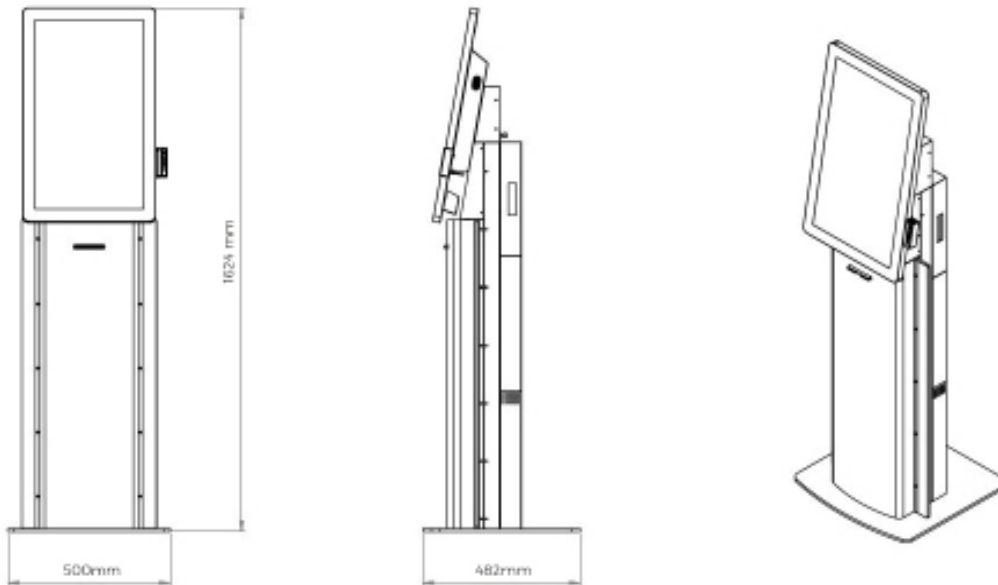

## Edge Kiosk

The latest pedestal is a touchscreen kiosk with a small footprint, designed to fit into most sized spaces. Although the small footprint the kiosk still boasts a 27" touchscreen LED LCD, ideal for customers experience as well as enhancing your venue. Our kiosks use only industrial quality components to ensure longevity and maximum return on investment.

### Features

- Slim and contemporary design
- Edge-lit translucent acrylic
- Detailed Transaction reports
- Custom colours and lighting
- Includes LED Display feature
- Optional custom artwork wrap for front panel

### Hardware

- 27" FHD premium LED LCD with Projective Capacitive Touch
- Win 10 IoT
- Dual orientation swipe card reader
- 6<sup>th</sup> Gen embedded motherboard, i3 CPU, 256Gb MSATA storage - CPU is upgradeable
- 2D Barcode scanner (optional)
- Nanoptix HSVL Advance Thermal Printer
- High quality industrial power supply

### Technical Specifications

|                    |   |
|--------------------|---|
| DIMENSIONS (WXDXH) | 50 x 48,2 x 162,4 cm (19,69" x 18,98" x 63,94") |
| PRINTER            | Nanoptix HSVL Advance Thermal Printer           |