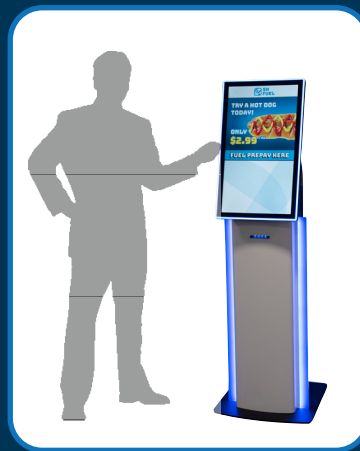

## Edge Kiosk

The latest pedestal is a touchscreen kiosk with a small footprint, designed to fit into most sized spaces. Although the small footprint the kiosk still boasts a 27" touchscreen LED LCD, ideal for customers experience as well as enhancing your venue. Our kiosks use only industrial quality components to ensure longevity and maximum return on investment.

### Features

- Slim and contemporary design
- Edge-lit translucent acrylic
- Detailed Transaction reports
- Custom colours and lighting
- Includes LED Display feature
- Optional custom artwork wrap for front panel

### Hardware

- 27" FHD premium LED LCD with Projective Capacitive Touch
- Win 10 IoT
- Dual orientation swipe card reader
- 6<sup>th</sup> Gen embedded motherboard, i3 CPU, 256Gb MSATA storage - CPU is upgradeable
- 2D Barcode scanner (optional)
- Nanoptix HSVL Advance Thermal Printer
- High quality industrial power supply