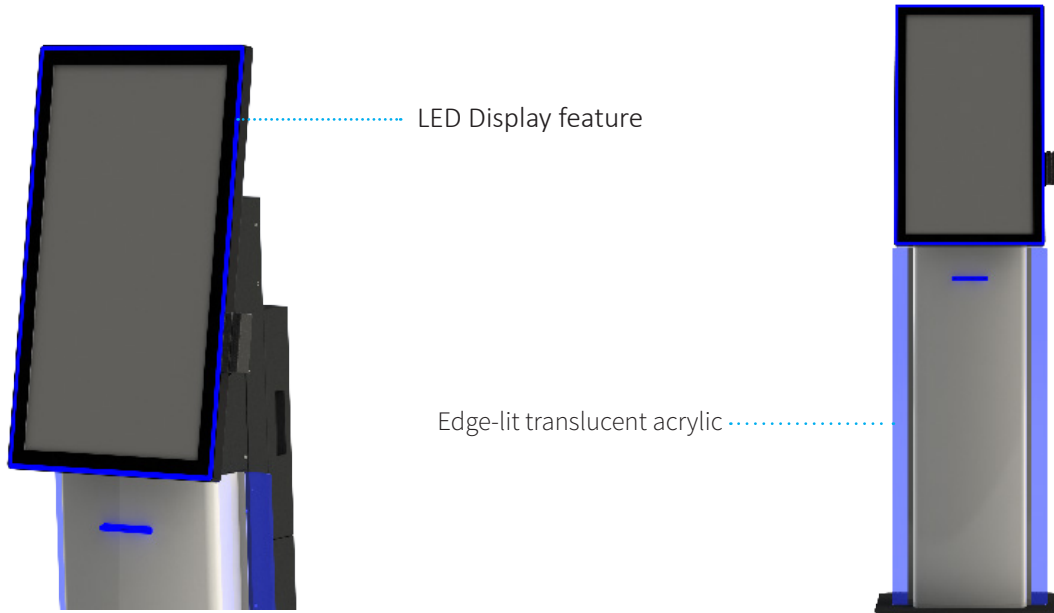

## Edge Kiosk

The latest pedestal is a touchscreen kiosk with a small footprint, designed to fit into most sized spaces. Although the small footprint the kiosk still boasts a 27" touchscreen LED LCD, ideal for customers experience as well as enhancing your venue. Our kiosks use only industrial quality components to ensure longevity and maximum return on investment.

### Features

- Slim and contemporary design
- Edge-lit translucent acrylic
- Detailed Transaction reports
- Custom colours and lighting
- Includes LED Display feature
- Optional custom artwork wrap for front panel

### Hardware

- 27" FHD premium LED LCD with Projective Capacitive Touch
- Win 10 IoT
- Dual orientation swipe card reader
- 6<sup>th</sup> Gen embedded motherboard, i3 CPU, 256Gb MSATA storage - CPU is upgradeable
- 2D Barcode scanner (optional)
- Nanoptix HSVL Advance Thermal Printer
- High quality industrial power supply

### Technical Specifications

|                    |   |
|--------------------|---|
| DIMENSIONS (WXDXH) | 50 x 48,2 x 162,4 cm (19,69" x 18,98" x 63,94") |
| PRINTER            | Nanoptix HSVL Advance Thermal Printer           |