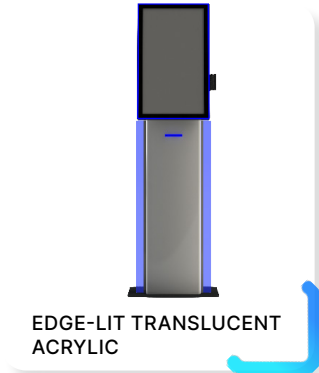

EDGE KIOSK

The latest pedestal is a touchscreen kiosk with a small footprint, designed to fit into most sized spaces. Although the small footprint the kiosk still boasts a 27" touchscreen LED LCD, ideal for customers experience as well as enhancing your venue. Our kiosks use only industrial quality components to ensure longevity and maximum return on investment.

FEATURES

- Slim and contemporary design
- Edge-lit translucent acrylic
- Detailed Transaction reports
- Custom colours and lighting
- Includes LED Display feature
- Optional custom artwork wrap for front panel
- Slim and contemporary design
- Edge-lit translucent acrylic
- Detailed Transaction reports
- Custom colours and lighting
- Includes LED Display feature
- Optional custom artwork wrap for front panel

HARDWARE

- 27" FHD premium LED LCD with Projective Capacitive Touch
- Win 10 IoT
- Dual orientation swipe card reader
- 6th Gen embedded motherboard, i3 CPU, 256Gb MSATA storage - CPU is upgradeable
- 2D Barcode scanner (optional)
- Nanoptix HSVL Advance Thermal Printer
- High quality industrial power supply