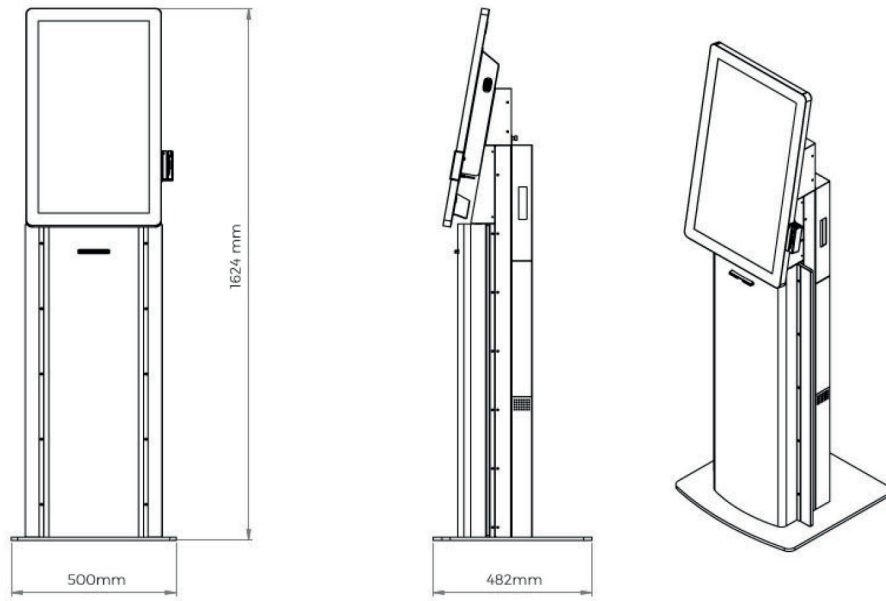

EDGE KIOSK

The latest pedestal is a touchscreen kiosk with a small footprint, designed to fit into most sized spaces. Although the small footprint the kiosk still boasts a 27" touchscreen LED LCD, ideal for customers experience as well as enhancing your venue. Our kiosks use only industrial quality components to ensure longevity and maximum return on investment.

FEATURES

- Slim and contemporary design
- Edge-lit translucent acrylic
- Detailed Transaction reports
- Custom colours and lighting
- Includes LED Display feature
- Optional custom artwork wrap for front panel
- Slim and contemporary design
- Edge-lit translucent acrylic
- Detailed Transaction reports
- Custom colours and lighting
- Includes LED Display feature
- Optional custom artwork wrap for front panel

HARDWARE

- 27" FHD premium LED LCD with Projective Capacitive Touch
- Win 10 IoT
- Dual orientation swipe card reader
- 6th Gen embedded motherboard, i3 CPU, 256Gb MSATA storage - CPU is upgradeable
- 2D Barcode scanner (optional)
- Nanoptix HSVL Advance Thermal Printer
- High quality industrial power supply

Technical Schematics

TECHNICAL SPECIFICATION

DIMENSIONS (WXDXH)	50 x 48,2 x 162,4 cm (19,69" x 18,98" x 63,94")
PRINTER	Nanoptix HSVL Advance Thermal Printer