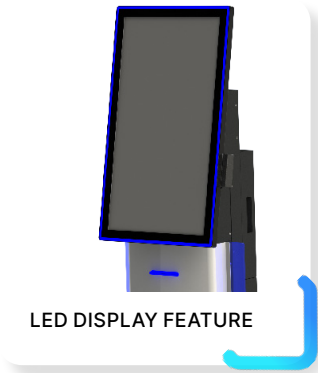

EDGE KIOSK

The latest pedestal is a touchscreen kiosk with a small footprint, designed to fit into most sized spaces. Although the small footprint the kiosk still boasts a 27" touchscreen LED LCD, ideal for customers experience as well as enhancing your venue. Our kiosks use only industrial quality components to ensure longevity and maximum return on investment.

FEATURES

- Slim and contemporary design
- Edge-lit translucent acrylic
- Detailed Transaction reports
- Custom colours and lighting
- Includes LED Display feature
- Optional custom artwork wrap for front panel
- Slim and contemporary design
- Edge-lit translucent acrylic
- Detailed Transaction reports
- Custom colours and lighting
- Includes LED Display feature
- Optional custom artwork wrap for front panel

HARDWARE

- 27" FHD premium LED LCD with Projective Capacitive Touch
- Win 10 IoT
- Dual orientation swipe card reader
- 6th Gen embedded motherboard, i3 CPU, 256Gb MSATA storage - CPU is upgradeable
- 2D Barcode scanner (optional)
- Nanoptix HSVL Advance Thermal Printer
- High quality industrial power supply

Technical Schematics

TECHNICAL SPECIFICATION

DIMENSIONS (WXDXH)	50 x 48,2 x 162,4 cm (19,69" x 18,98" x 63,94")
PRINTER	Nanoptix HSVL Advance Thermal Printer